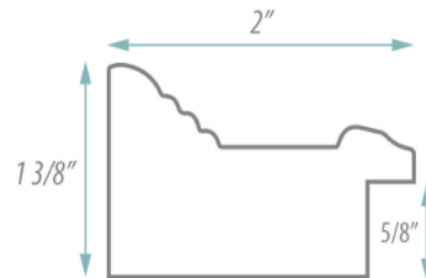

SPECIFICATION SHEET

FRAMED MIRROR

MODEL#: FM 79764-24X40

FRAMED MIRRORS COLLECTION

FEATURES:

- ONE 24X40" HIGH RESOLUTION SILVER PLATE GLASS MIRROR SIZE W/ DECORATIVE FRAME.
- "WALL HUGGER" HANGER FOR MOUNTING INCLUDED.
- STANDARD MOUNTING STYLE IS VERTICAL. FOR HORIZONTAL, PLEASE SPECIFY WHEN ORDERING.
- PACKED IN FOUR WALL (FOLDED DOUBLE WALL) CORRUGATION.
- STYLE: CLASSIC
- COLOR: BLACK/SILVER
- FINISH: ACCENT/MATTE

MIRROR FINISHES:

- FLAT POLISHED EDGE
- BEVELED EDGE

OVERALL SIZE DIMENSION: 28" WIDE X 44" HIGH X 1 3/8" DEEP